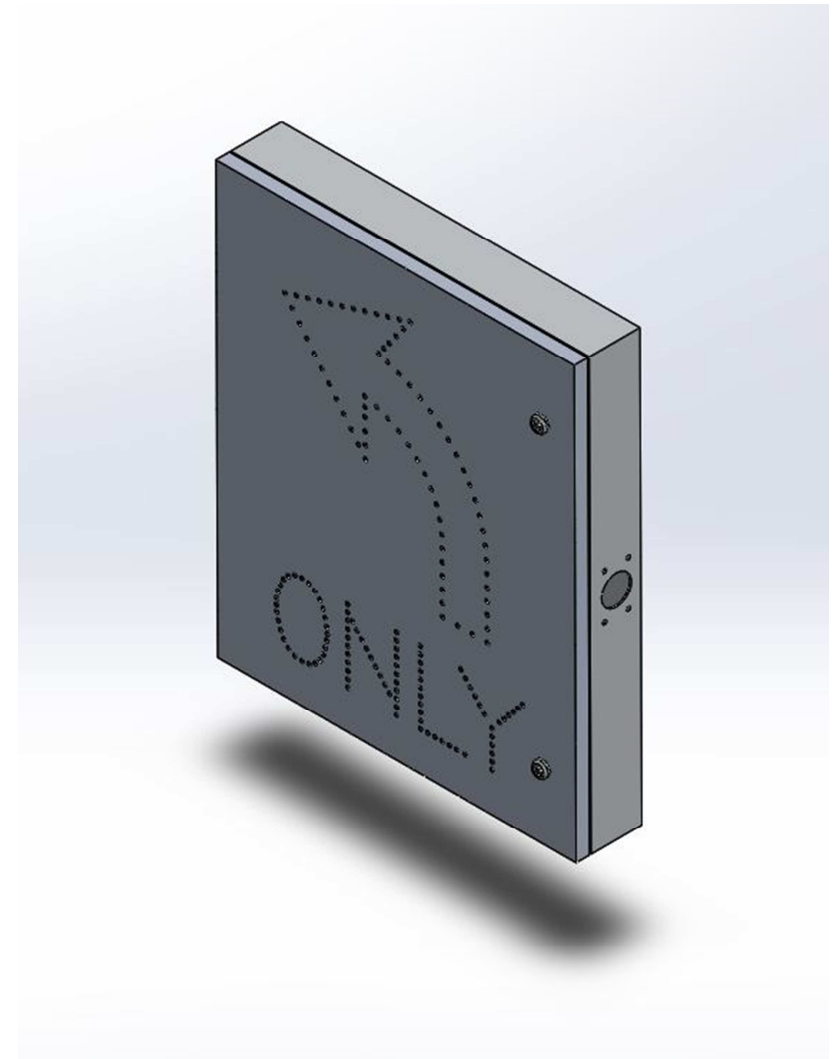

BOS – Left turn only- BOS-3036-R-35L

Blank Out Sign

General

- String Matrix BOS- White
- Access Type: Front
- MUTCD: R3-5L

Construction

- 5052 aluminum alloy
- NEMA 3R
- Structural: AASHTO D1.2-120 mph

Dimensions

- Height: 30" (762 mm)
- Length: 36" (914 mm)
- Depth: 5.5" (139.7 mm)
- Weight: 28 Lbs. (13 Kg)

Electrical Requirements

- 24 VDC

Complete System:

- Typical Power (Watt) 18

Environmental

- Operating Temperature: -30°F to +165°F
  (-34°C to +74°C)
- Storage Temperature: -40°F to +185°F
  (-40°C to +85°C)
- Humidity: 0% to 99% non-condensing

Control Options:

- Dry Contact
- Remote IP relay
- SCU6V3 Controller- NTCIP compliant

Optional Equipment:

- Light Sensor

Optical Performance

- Color:
- White: (6500k+nm)

SES America, Inc
410 Harris Road, Smithfield RI02917
401.232.3370 www.sesamerica.com

Related products:

Multi-DMS controller SCU6/SCU3 – Control software: Messenger

Note: SESA policy is to constantly improve its product, all product descriptions are subject to change