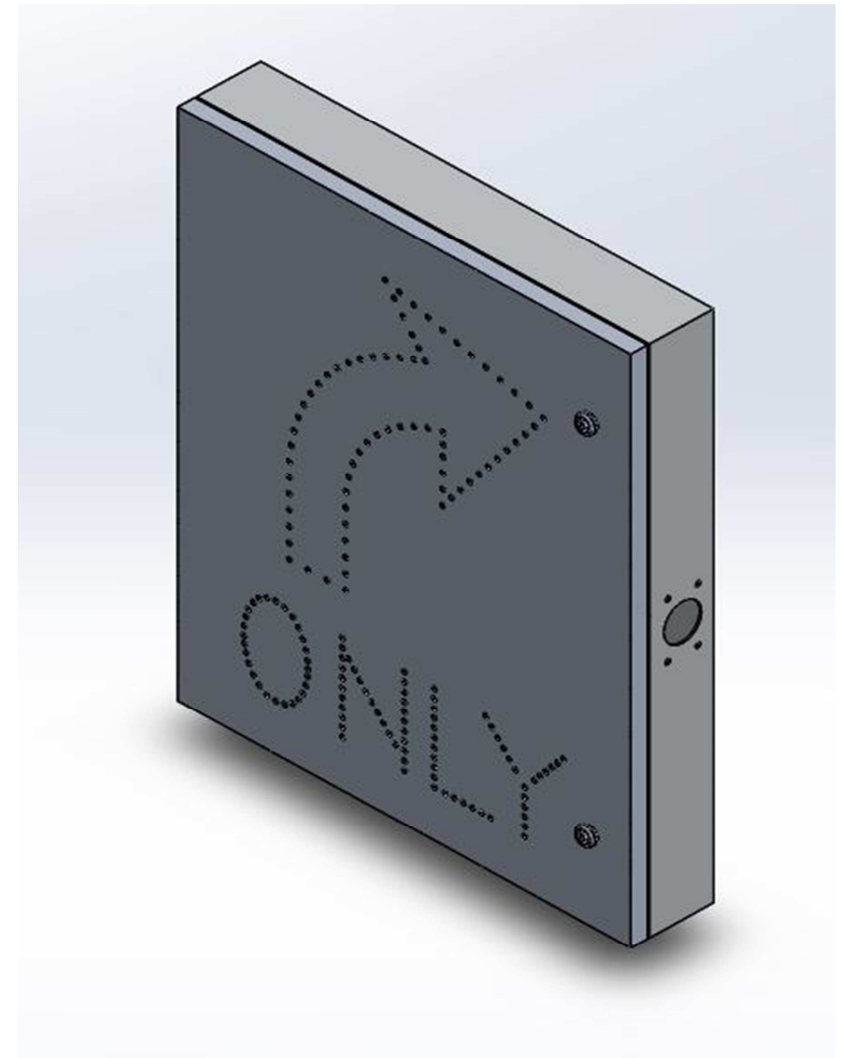

BOS – Right turn only- BOS-3036-R-35R

Blank Out Sign

General

- String Matrix BOS- White
- Access Type: Front
- MUTCD: R3-5R

Construction

- 5052 aluminum alloy
- NEMA 3R
- Structural: AASHTO D1.2-120 mph

Dimensions

- Height: 30" (762 mm)
- Length: 36" (914 mm)
- Depth: 5.5" (139.7 mm)
- Weight: 28 Lbs. (13 Kg)

Electrical Requirements

- 24 VDC

Complete System:

- Typical Power (Watt) 18

Environmental

- Operating Temperature: -30°F to +165°F
(-34°C to +74°C)
- Storage Temperature: -40°F to +185°F
(-40°C to +85°C)
- Humidity: 0% to 99% non-condensing

Control Options:

- Dry Contact
- Remote IP relay
- SCU6V3 Controller- NTCIP compliant

Optional Equipment:

- Light Sensor

Optical Performance

- Color:
- White: (6500k+nm)

SES America, Inc
410 Harris Road, Smithfield RI02917
401.232.3370 www.sesamerica.com