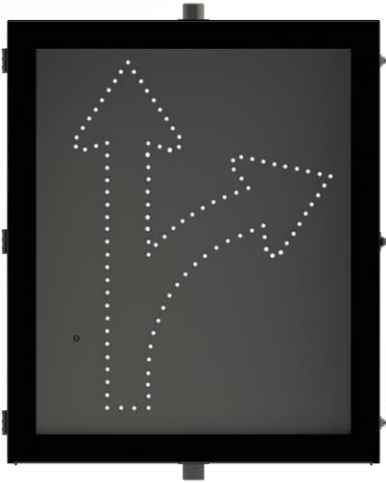

RIGHT AND STRAIGHT ARROW – R3-6R – 36"X30"

SESA Product ID : 101106

General

- MUTCD Symbol: R3-6R
- MUTCD Symbol size: 36"X30"
- Front Access Door
- String LED Color: WHITE
- 30 deg. cone of vision
- Automatic brightness control via photosensor

Construction

- 5052 Aluminum alloy
- NEMA 3R
- Powder coat (Black Matte) for all external surfaces
- Matt Polycarbonate front face
- Assembled with stainless steel hardware
- Pad lockable latches

Dimensions

- Height: 38"
- Width: 32"
- Depth: 5.5"
- Weight: 49 lbs. (22.3 Kg)

Electrical

- Supply Voltage: 120 VAC
- Typical Power: 8W
- Max Power: 12W

Environmental

- Operating Temperature: -30°F to +165°F (-34°C to +74°C)
- Humidity: 0% to 99% noncondensing

Standard Control

- Dry Contact

More Control Options:

- Wet Contacts
- Wireless Radio
- Customizable Activation

Mounting Options:

- Mast Arm
- Side Pole
- Span Wire Hanger

Other Options:

- With Visor (6" Width)
- Without Visor
- Without polycarbonate